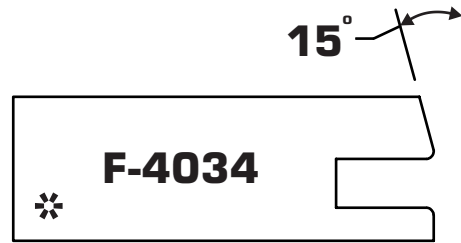

FRAME PROFILES

1. **- F-4035 Notes -**
2. Narrow Shaker
   - Must use 370 or 340 panel
   - No glass doors
   - No mid rails

* Arching not available