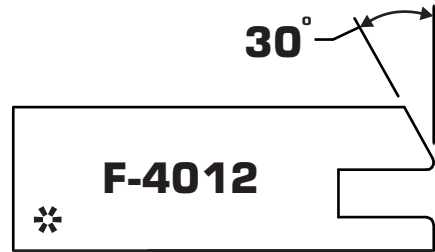

FRAME PROFILES

1. **- F-4035 Notes -**
2. Narrow Shaker
   - Must use 370 or 340 panel
   - No glass doors
   - No mid rails

* Arching not available